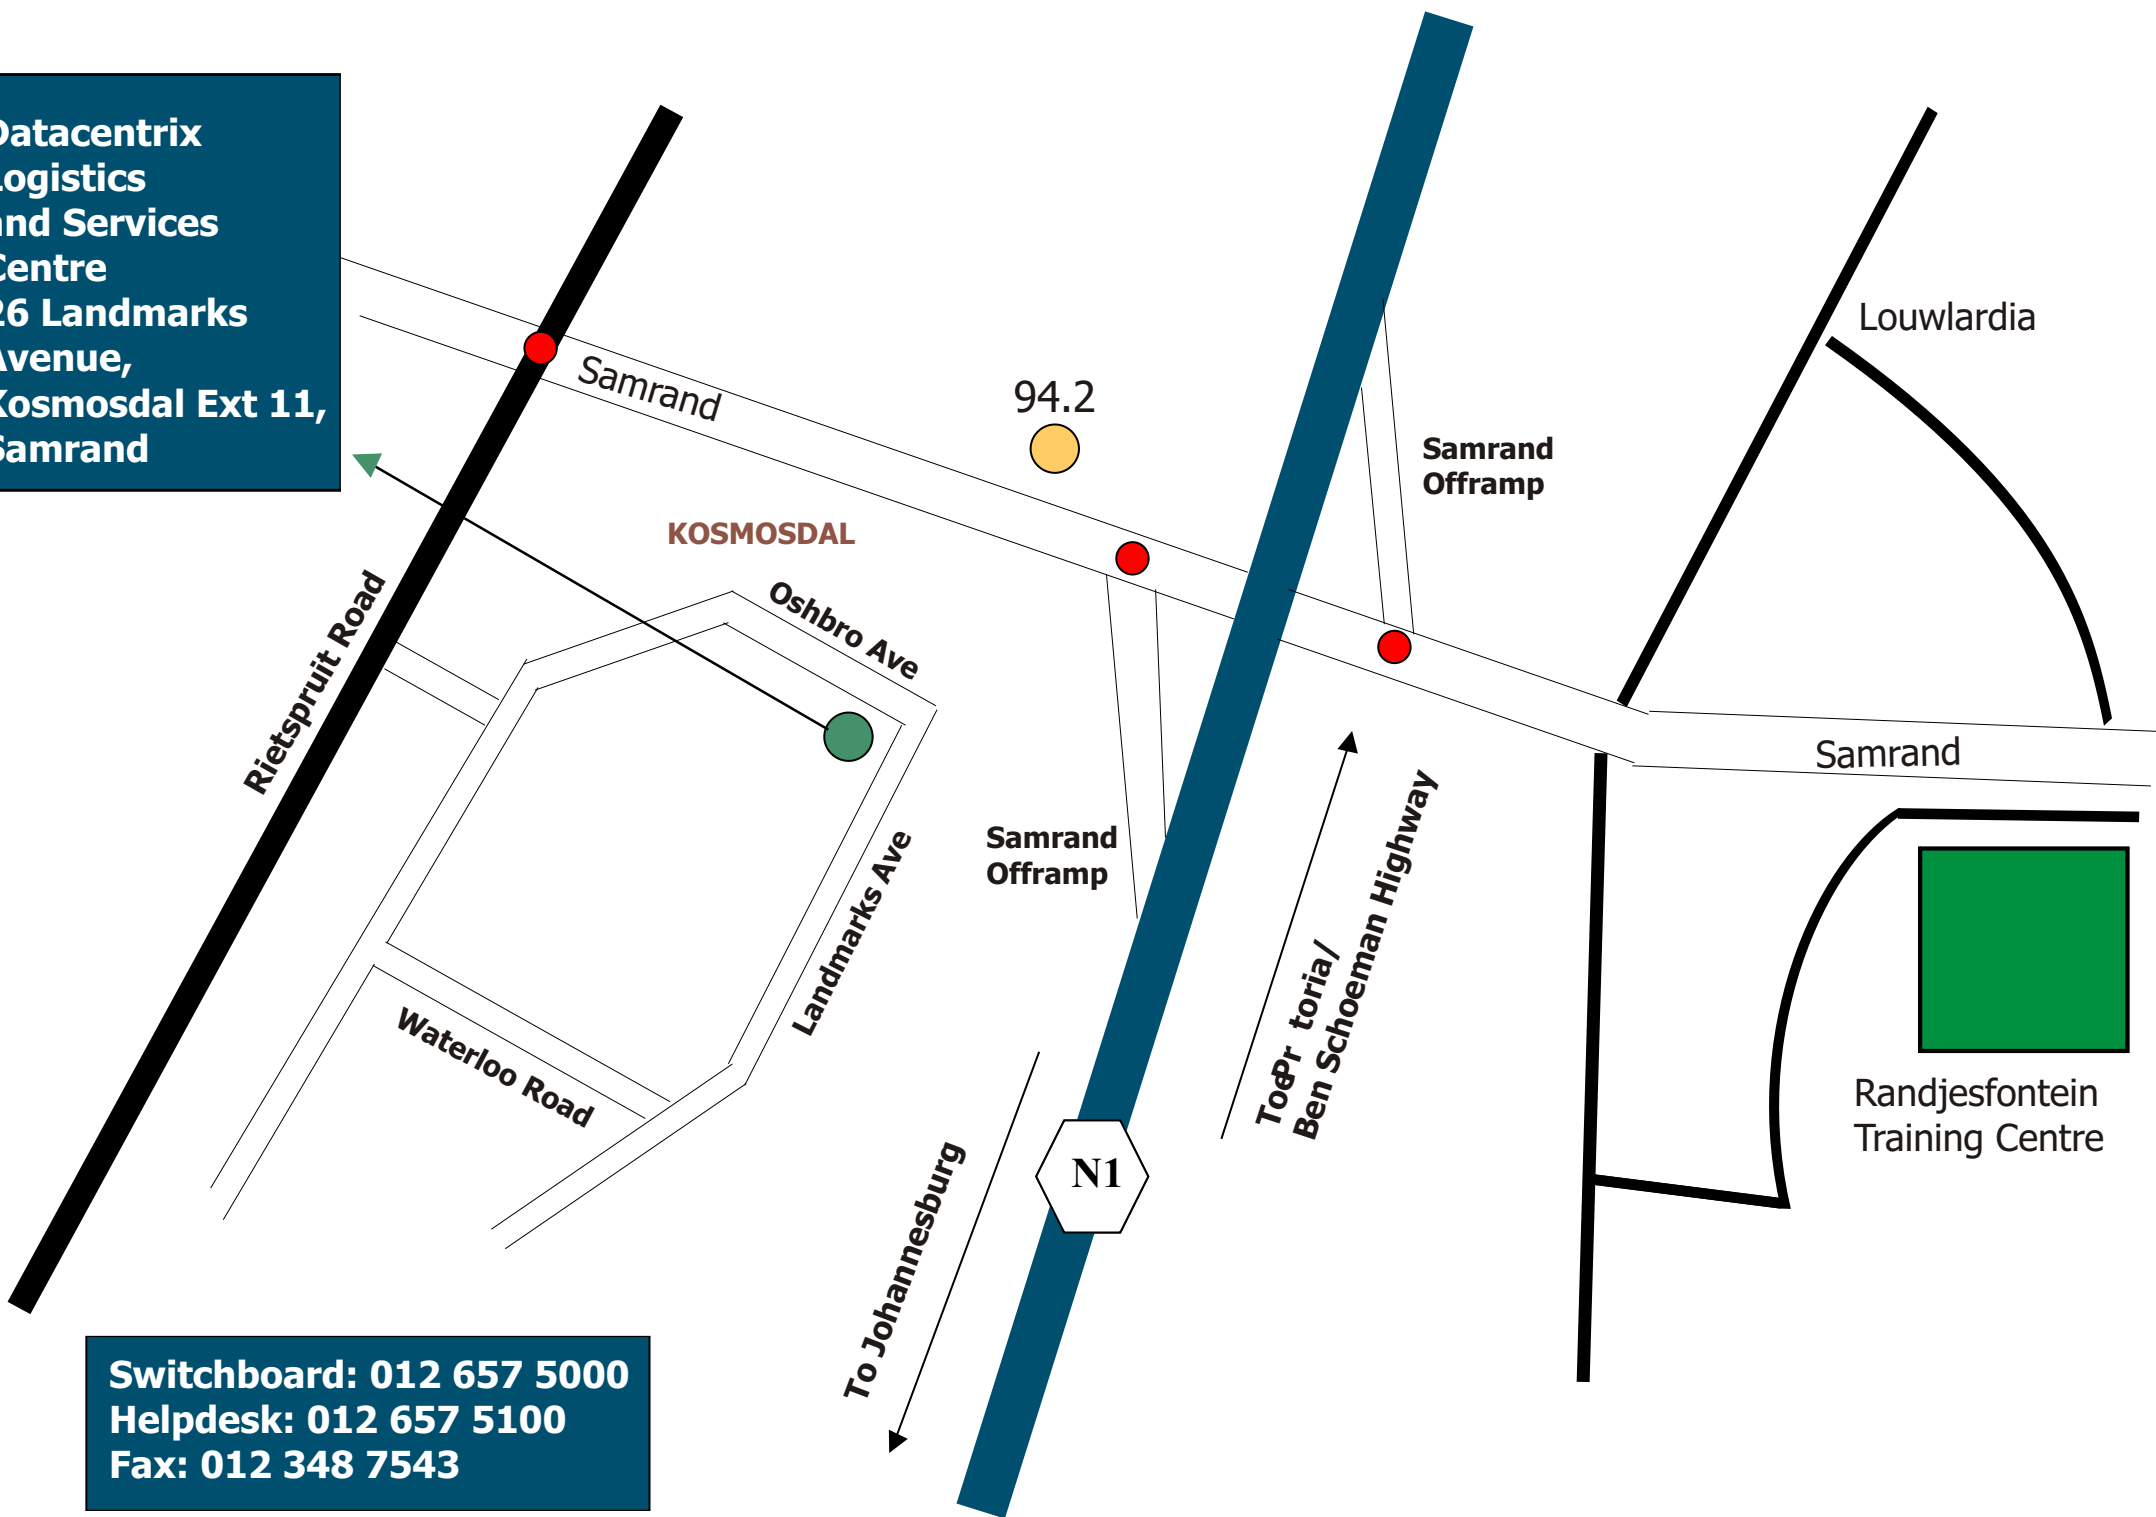

**Datacentrix  
Logistics  
and Services  
Centre  
26 Landmarks  
Avenue,  
Kosmosdal Ext 11,  
Samrand**

**Switchboard: 012 657 5000  
Helpdesk: 012 657 5100  
Fax: 012 348 7543**